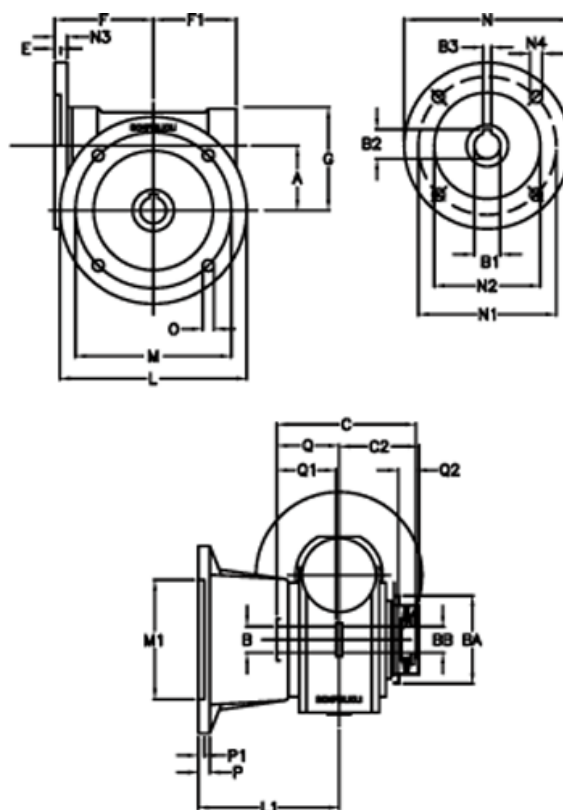

Article number: 390204900762316

Description: Worm Gear with Torque Limiter
VF 49-L1-FA-7 P63B14

Measures

a = 49.5	C2 = 64	m = 90	P = 12
B = 25	Description = VF 49FA-xx-63B14	M1 = 70	P1 = 10
B1 E7 = 11	E = 3	N = 90	Q = 51.0
B2 = 12.8	F = 70	N1 = 75	Q1 = 41
B3 H9 = 4	F1 = 63	N2 = 60	Q2 = 15
BA = 63	g = 80	N3 = 7.0	
BB H7 = 14	L = 125	N4 = 6.0	
C = 105	L1 = 115	O = 10.5	